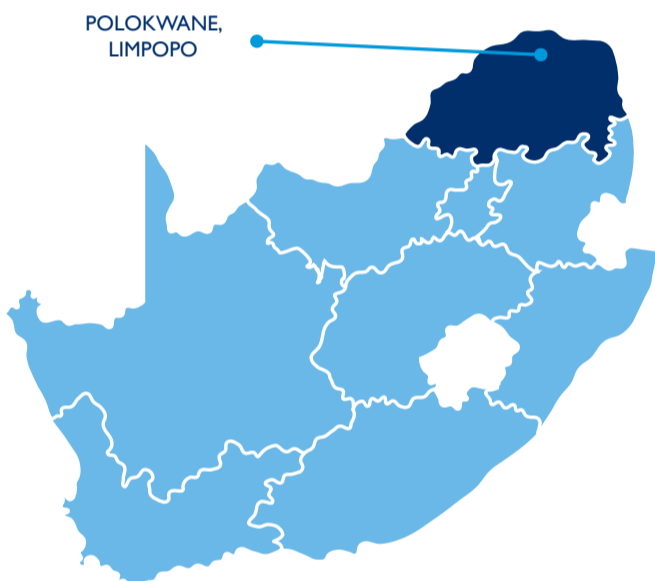

FACT SHEET

PROTEA HOTEL[®]
MARRIOTT
Polokwane
Ranch Resort

Farm Hollandsdrift, 25 km South of Polokwane, on NI/R101,
Limpopo 0699, South Africa
Tel: +27 (0) 15 290 5000
Fax: +27 (0) 15 290 5050
Email: reservations@theranch.co.za

LOCATION

DISTANCE FROM HOTEL

| | |
|---|---|
|  | 30 KM POLOKWANE INTERNATIONAL AIRPORT |
|  | 222 KM GOBLERSBRUG BOTSWANA BORDER |
|  | 233 KM KRUGER NATIONAL PARK |
|  | 245 KM ZIMBABWE BEIT BRIDGE BORDER |
|  | 280 KM O.R. TAMBO INTERNATIONAL AIRPORT |