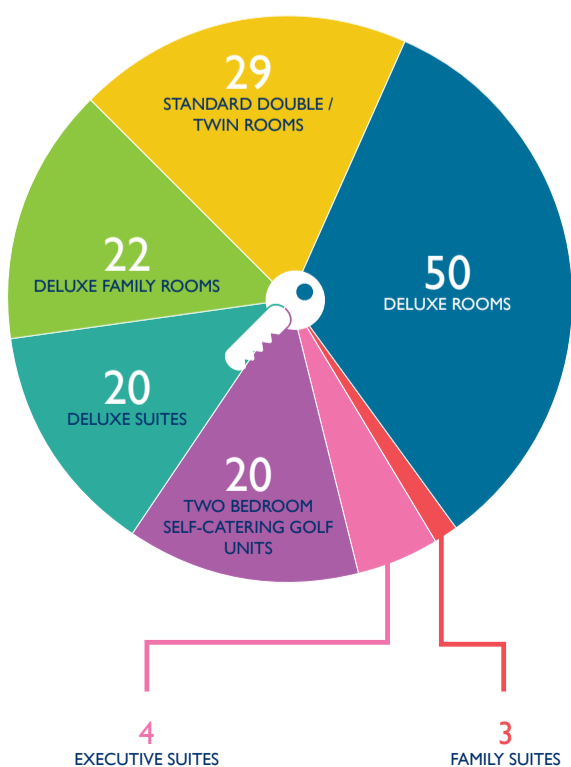

ROOMS

150
MODERN, UPMARKET BEDROOMS

IN-ROOM FACILITIES

| | | |
|--|--|--|
|  FREE 500MB PER DAY / PER ROOM |  EXECUTIVE WORK DESK |  AIR CONDITIONED |
|  ELECTRONIC SAFE |  LCD FLAT SCREEN & DSTV |  HAIRDRYER |
|  TEA & COFFEE MAKING-FACILITIES |  MINIBAR FRIDGE | |

22H00

ROOM SERVICE

10H00

22H00

COFFEE BAR

06H30

22H00

BOARDROOMS & CONFERENCE ROOMS