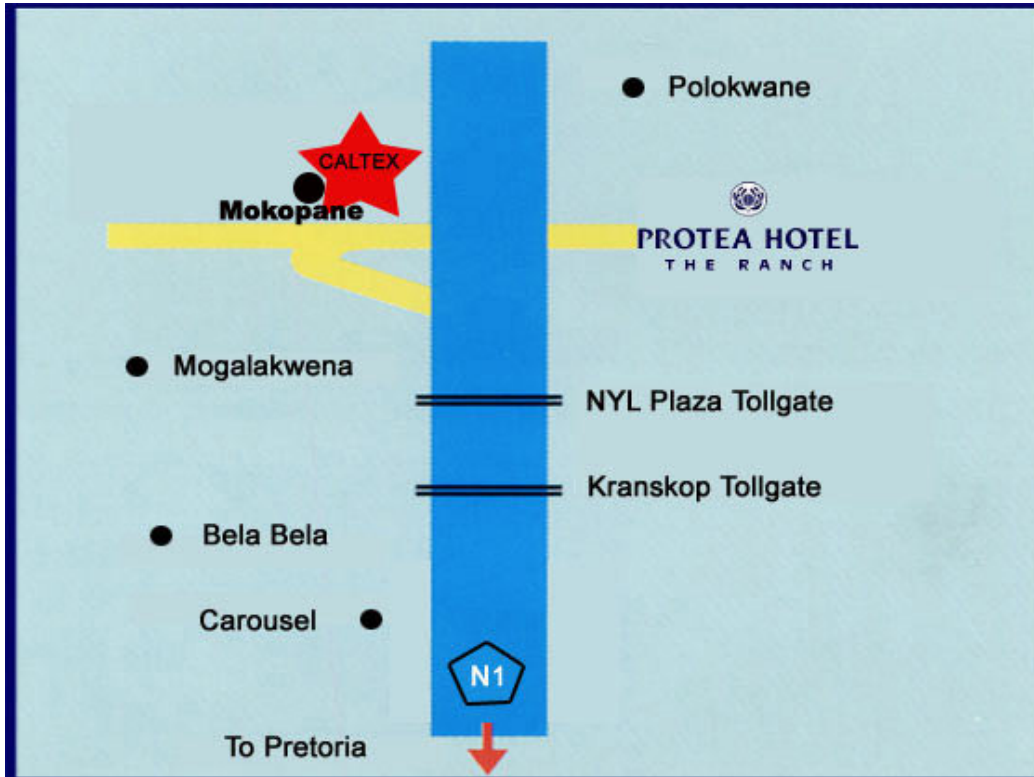

PROTEA HOTEL

T H E R A N C H

Airstrip

The Ranch has a registered airstrip for guests to use. Only daytime landing allowed. Please contact the hotel before landing on the strip.

Airstrip Co-ordinates:

2403 South
2917 East
Elevation 1372m
Length of Runway 1.2km